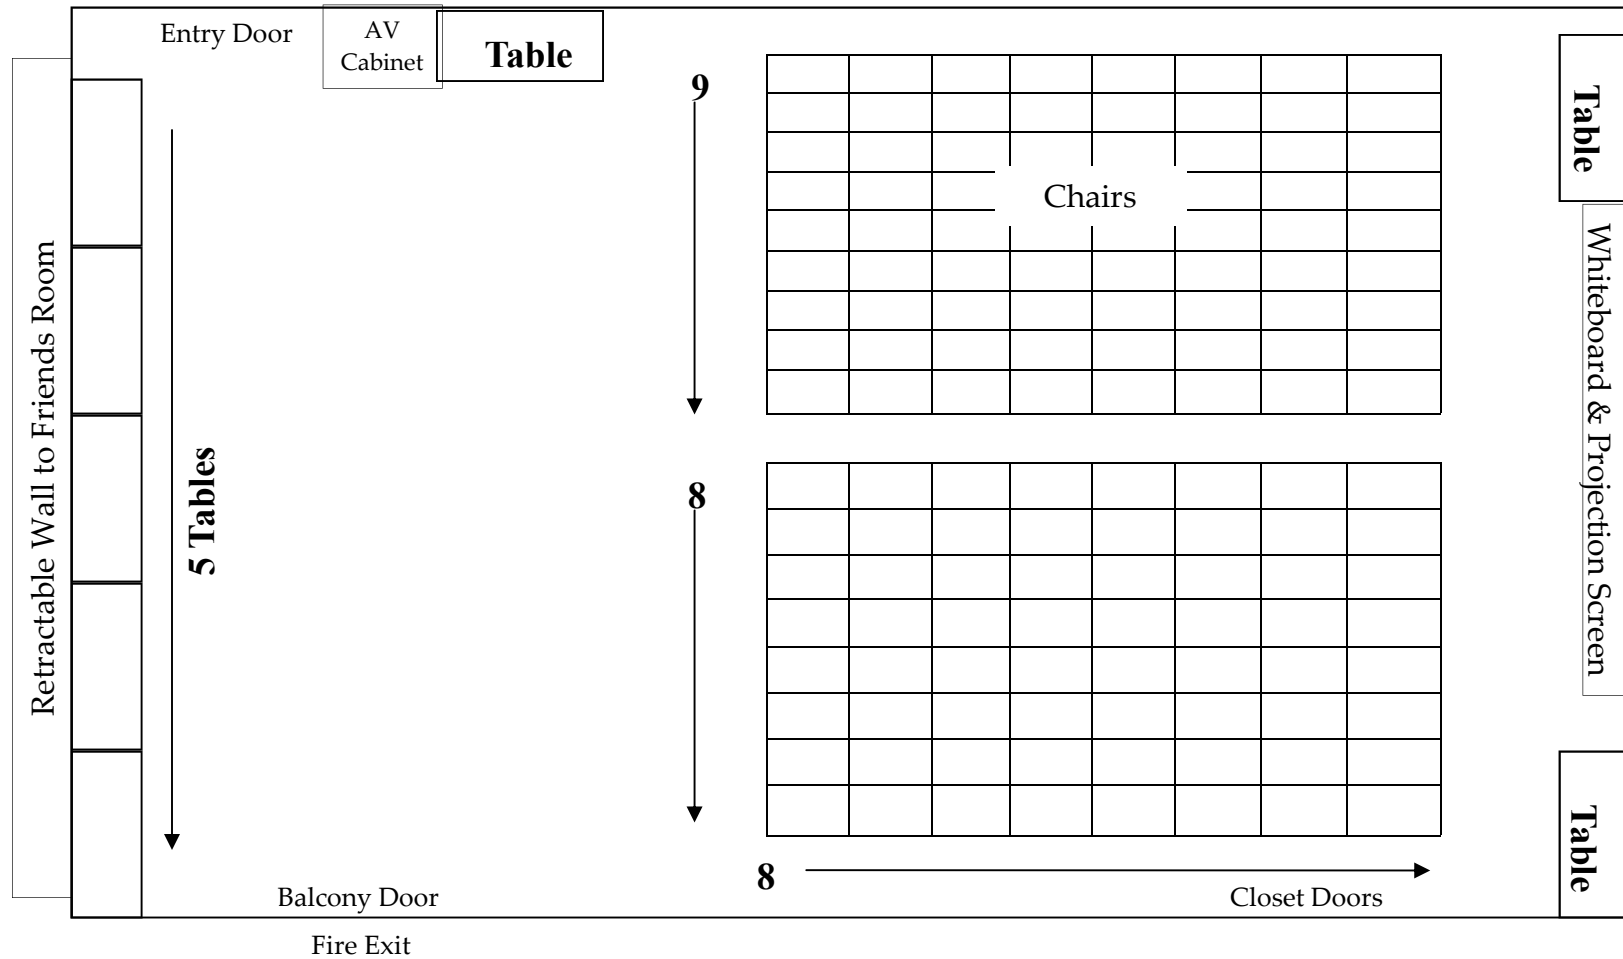

Georgetown Public Library Meeting Room Configuration

You must return the room to this configuration before leaving to be refunded your deposit.

Hewlett Room

Capacity: 200

Georgetown Public Library Meeting Room Configuration

You must return the room to this configuration before leaving to be refunded your deposit.

Friends Room

Capacity: 200

Georgetown Public Library Meeting Room Configuration

You must return the room to this configuration before leaving to be refunded your deposit.

Classroom

Capacity: 40