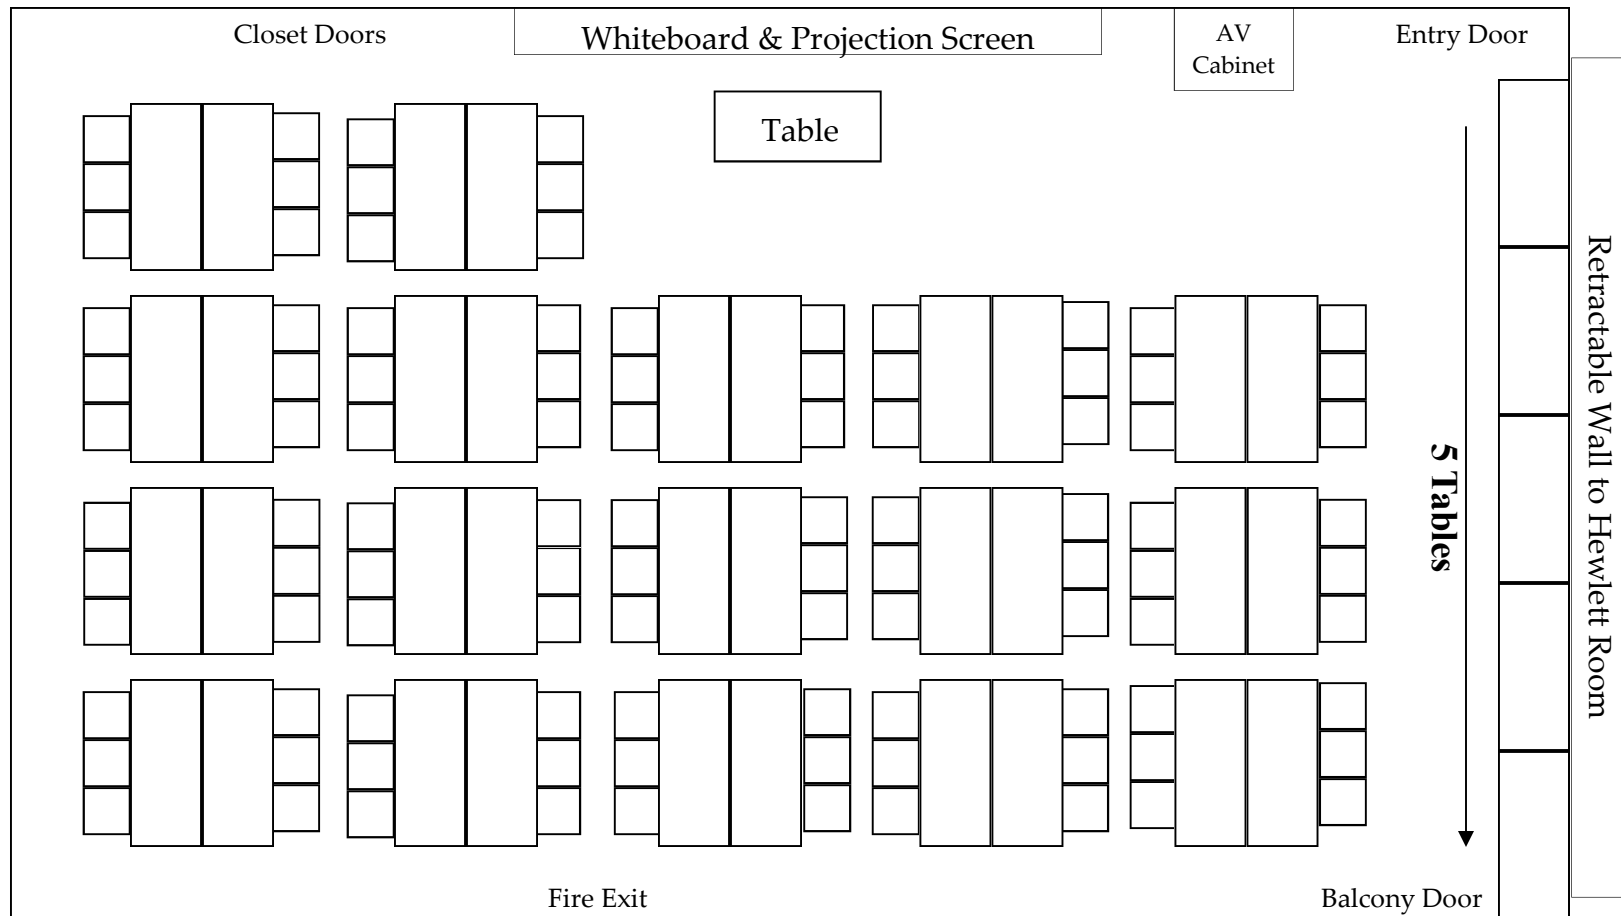

Georgetown Public Library Meeting Room Configuration

You must return the room to this configuration before leaving to be refunded your deposit.

Hewlett Room

Capacity: 200

Georgetown Public Library Meeting Room Configuration

You must return the room to this configuration before leaving to be refunded your deposit.

Friends Room

Capacity: 200

Georgetown Public Library Meeting Room Configuration

You must return the room to this configuration before leaving to be refunded your deposit.

Classroom

Capacity: 40